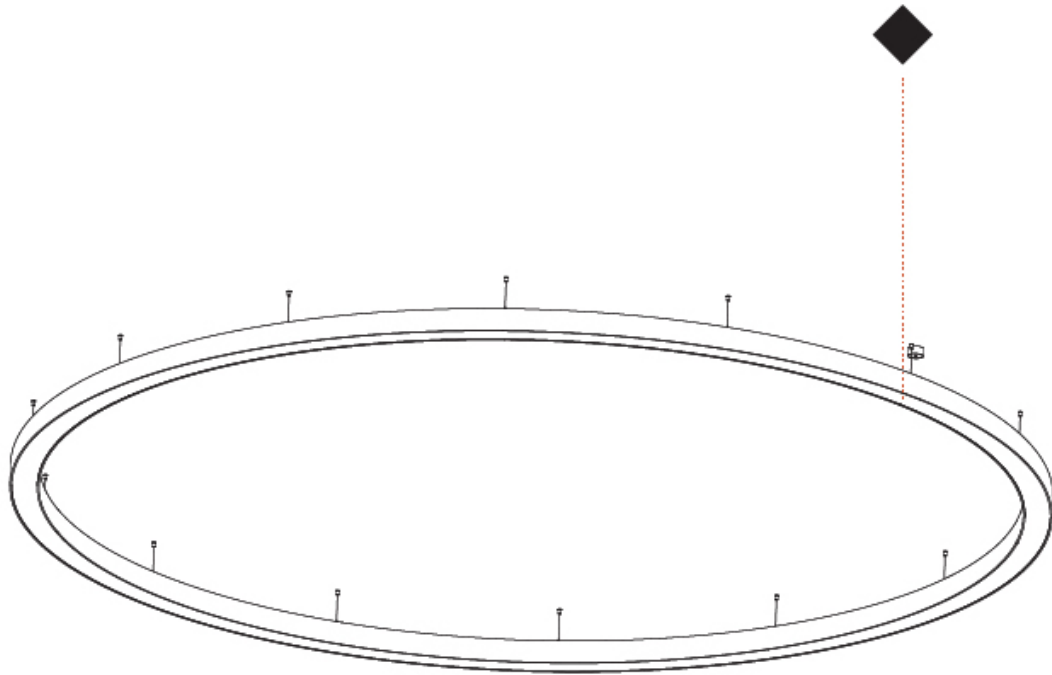

A30188-

PROJECT

TYPE

SPECIFIER

QUANTITY

DATE