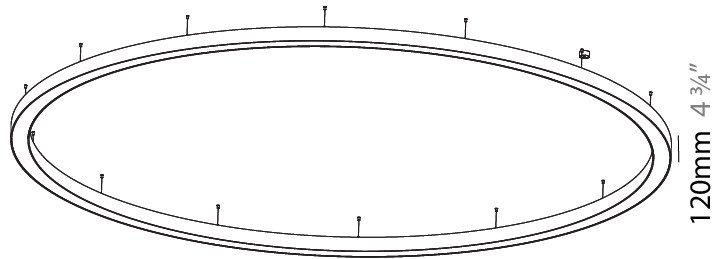

GENERAL

Series: Glorious
Subseries: Glorious
Brand: Prolicht
Division: Architectural
Mounting Type: Suspension
Mounting Location: Ceiling
Subcategory: Ambient

PHYSICAL

Shape: Round
Diameter (mm): 5400
Diameter (in): 212 ⁵/₈
Depth (mm): 120
Depth (in): 4 ³/₄
Max. Overall Height (mm): 2120
Max. Overall Height (in): 83 ⁷/₁₆
Light Distribution: Direct
Weight (kg): 69.5
Weight (lbs): 152.9
Diffuser: PMMA - Opal or Micro-Prism
Fixture Finish: [SSR / BKV / CWI / CRY / HAB / UFT / ITA / RUA / FTG / MYG / LOD / PUS / FRO / FUP / KIA / POP / BLS / SPG / MEY / GOH / GUM / CHC / COM / ABZ / JAG / OBR / MOS / ROR](#)
Fixture Material: Aluminum

ELECTRICAL

Lamp Type: LED (Zhaga Standard)
Input Wattage (W): 280
Total Output Wattage (W): 224 / 179.2 (3500K)
Dimming: [Non-Dimming / Phase Dimming (120Vac only) / 0-10V Dimming](#)
Driver Included: Yes
Driver Location: Integrated
Driver Type: Constant Current
Driver Class: Class 2
Input Voltage (V): 120 - 277
Constant Current (MA): 350 / 1400 (3500K)

LED

Color Temperature (°K): [3000 / 3500 / 4000](#)
Max. Delivered Lumen (lm): 25840 / 26754 / 27300
CRI: >80 CRI
Efficiency (%): 65
Lamp Life (hrs): 50000

OPTICAL

RATINGS AND CERTIFICATIONS

Certified By: Certified for North American Standards
IP rating: IP20